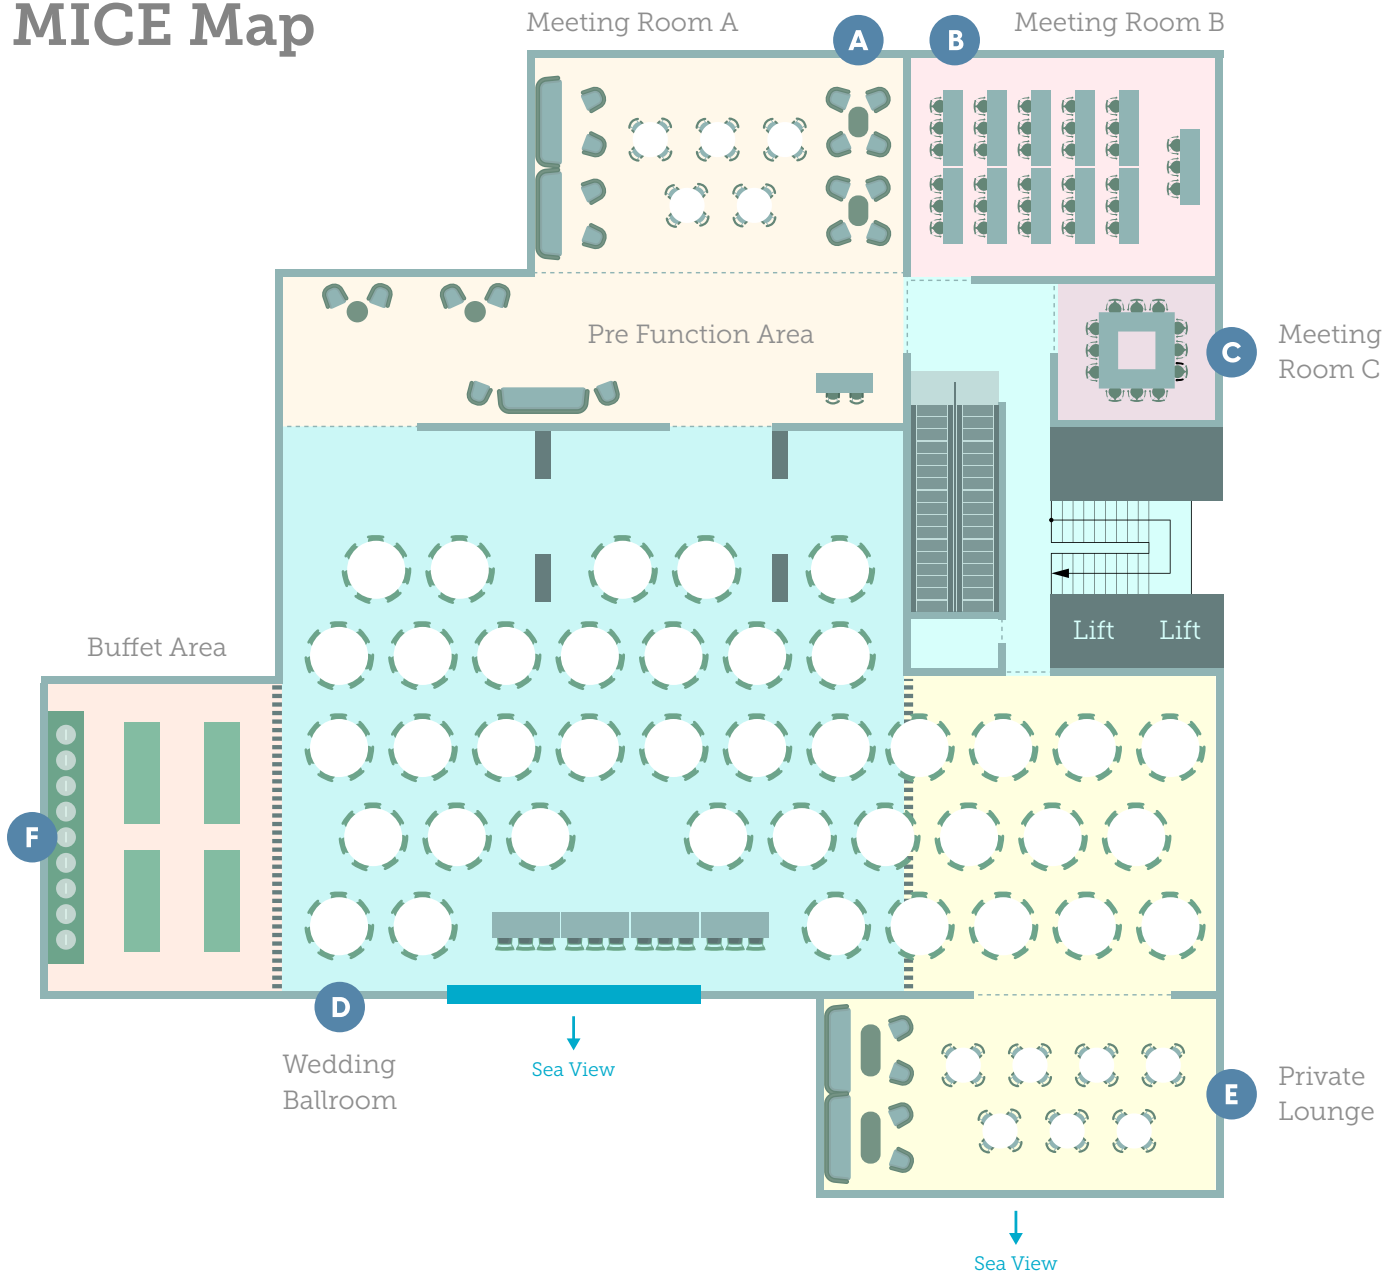

Barceló
Nasandhura
Malé

Live up to **more**

A New Home For MICE

Barceló Nasandhura Malé is equipped to cater to all your Meetings, Incentives, Conferences, and Exhibitions (MICE) needs with a combined area of 1,034 sqm. This versatile space can be dynamically divided to accommodate various configurations, including meeting rooms, private lounge areas, a pre-function area, a buffet area, and two separate ballrooms that can be segregated into separate spaces or a combined space as needed.

Our dedicated MICE facilities are designed to provide a seamless experience for events, ensuring that every detail is meticulously planned and executed. Whether it is a corporate meeting, a conference, or an exhibition, our flexible and well-equipped spaces are tailored to meet your specific requirements.

Venue	Size (SQM)	Cocktail Reception	Banquet Dinner	U Shape / Boardroom	Classroom	Theatre
Laamu (Meeting Room 1 + Lounge & Pre-Function)	212	250		30	40	150
Baa (Meeting Room 2)	82			20	30	100
Raa (Meeting Room 3)	29			10	18	20
South Ari (Private Meeting Room)	220	100	60	30	40	100
North Ari (Wedding Ballroom 1)	400	400	280		200	400
Ari (Wedding Ballroom 1 + Private Meeting Room)	620	600	350		300	600
Buffet Area	91					

Barceló
Nasandhura
Malé

Live up to **more**

MICE Map

A Laamu (Meeting Room A + Lounge + Pre Function Area)

B Baa (Meeting Room B)

C Raa (Meeting Room C)

D North Ari (Wedding Ballroom)

E South Ari (Private Lounge)