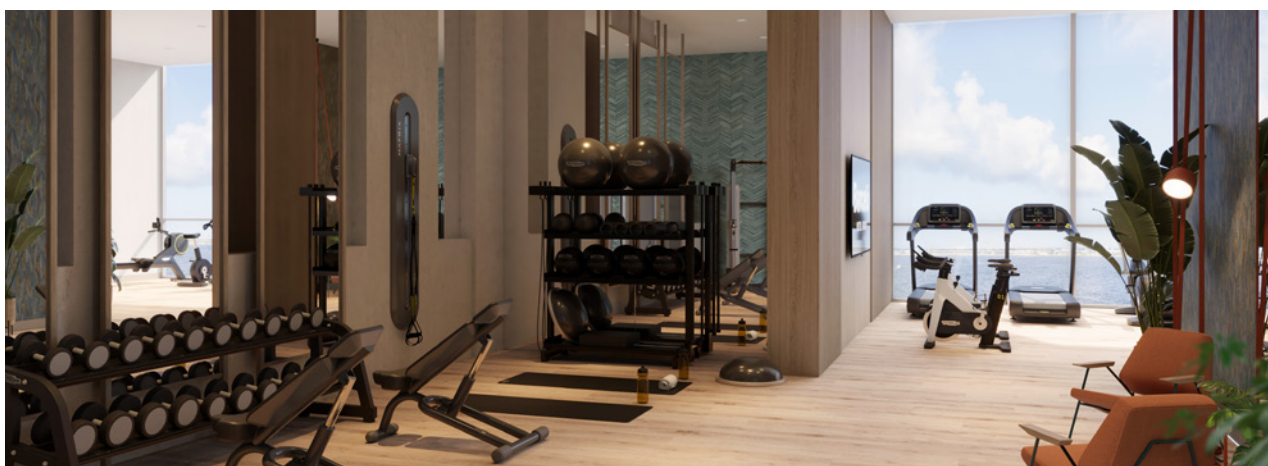

The fully equipped gym provides a refreshing workout experience with its ocean view and tall ceilings adorned with floor-to-ceiling windows. These windows not only fill the space with natural light but also offer a picturesque view, creating a pleasant environment for guests to work out in. Whether you're looking to unwind with a spa treatment or stay active in our gym, our wellness facilities are designed to cater to your every need.