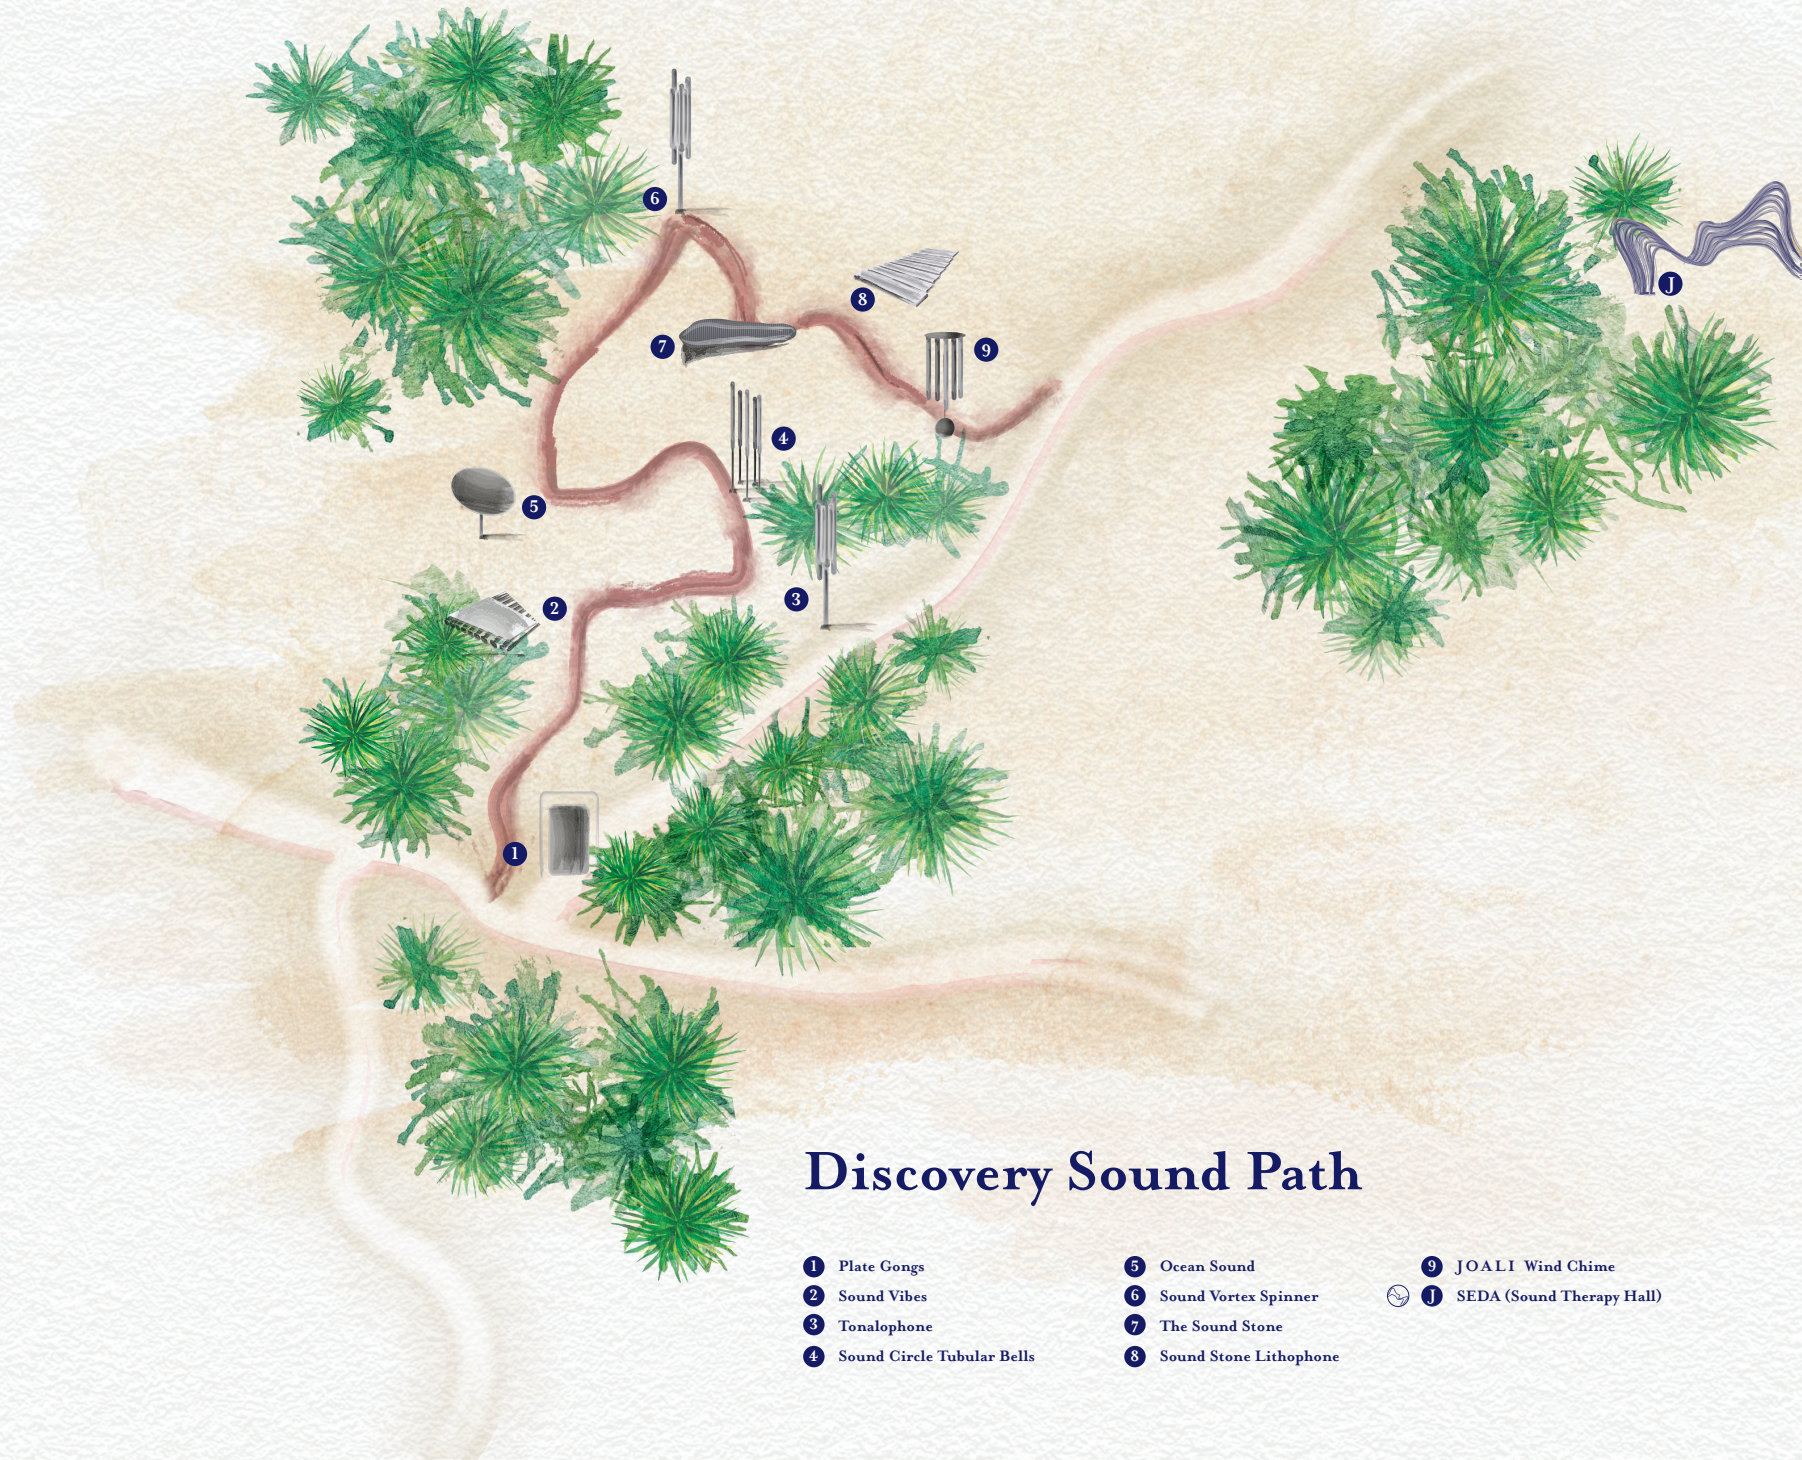

# JOALI BEING

- A Gate of Zero
- B Areka
- C CORE
- D AKTAR Herbology Centre
- E KAASHI (Hydrotherapy Hall)
- F Ocean Sala
- G Ocean Sala Grill Restaurant
- H Marine Centre
- I Raa Atoll Sea Turtle Rehabilitation Centre
- J Water Sports
- K Okyanus Marine Biology
- L Uva Ge - Coral House
- M SEDA (Sound Therapy Hall)
- N Tennis Court
- O Multipurpose Court
- P The Discovery Sound Path
- Q Turtle Tree House
- R B'Kidult Zone
- S Rakuzen - Teppanyaki
- T FLOW Restaurant
- U Learning Centre
- V MOJO Beach Club
- W SAI Tea Lounge
- X Maison de JOALI
- Y Art House
- Z Jewellery Store
- A1 Heart of the Island

- Ocean Pool Villa / Sunset Pool Villa 36-45 | 56-59  
*\*Sunset Ocean Pool Villa allocation based on seasonality.*
- Grand Ocean Pool Villa 21-22 | 60-67
- Sunset Grand Ocean Pool Villa 48-55
- Beach Pool Villa 6 | 11-14 | 29-32 | 35

## Discovery Sound Path

- |                              |                          |                             |
|------------------------------|--------------------------|-----------------------------|
| 1 Plate Gongs                | 5 Ocean Sound            | 9 JOALI Wind Chime          |
| 2 Sound Vibes                | 6 Sound Vortex Spinner   | 1 SEDA (Sound Therapy Hall) |
| 3 Tonalophone                | 7 The Sound Stone        |                             |
| 4 Sound Circle Tubular Bells | 8 Sound Stone Lithophone |                             |