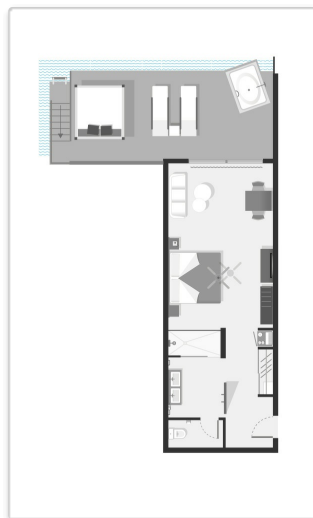

Please contact hotel if more detailed information is needed.

HOTEL RIU PALACE MALDIVAS *****
DHAALU ATOLL

All Inclusive 24
by RIU

RIU INTERNAL CODES	RIU STANDARD DESCRIPTION	SURFACE EXCLUDING BALCONY (sq.m)	SEA VIEW	BATHROOM WITH SHOWER	OPEN BATH WITH BATHTUB	DOUBLE BATH AREA/SEP. W.C.	BATHROOM WASHBASIN	SPECIAL AMENITIES	HAIR DRYER	BATHROBE	TELEPHONE	WIFI	TV (Sat/cable)	CENTRAL AIR CONDITIONING	CEILING FAN	IN-ROOM SAFE	MINIBAR	LIQUOR DISPENSER	1 BEDROOM	SITTING AREA	INTEGRATED LOUNGE	DRESSING ROOM	1 BED - SIZE: 200 x 200 cm	SOFA	SOFA OR SOFA BED	BALCONY/TERRACE	SMALL PRIVATE POOL ON TERRACE	COMMENTS
SJMB	Junior suite	40	✓	✓		✓	✓	✓	✓	●	✓	✓	✓	✓	✓	✓	✓	✓	✓	✓	✓	✓	✓	✓	✓	✓	Balcony. 2 beds 125x200 cm or 1 bed 200x200 cm.	
SJME	Beach junior suite	40	✓	✓		✓	✓	✓	✓	●	✓	✓	✓	✓	✓	✓	✓	✓	✓	✓	✓	✓	✓	✓	✓	✓	Terrace with direct beach access. 2 beds 125x200 cm or 1 bed 200x200 cm.	
SJMZ	Overwater suite	47	✓	✓		✓	✓	✓	✓	●	✓	✓	✓	✓	✓	✓	✓	✓	✓	✓	✓	✓	✓	✓	✓	✓	Terrace with bathtub and direct access to the sea. 2 beds 125x200 cm or 1 bed 200x200 cm. Parents travelling with children under 18 have to sign a responsibility disclaimer at arrival.	
SJMP	Overwater suite with private pool	60	✓	✓	✓	✓	✓	✓	✓	●	✓	✓	✓	✓	✓	✓	✓	✓	✓	✓	✓	✓	✓	✓	✓	✓	Terrace with direct access to the sea. 2 beds 125x200 cm or 1 bed 200x200 cm.	

TOTAL: 176 ROOMS

✓ Available, free of charge. ● Available, additional charge.

Plans

Images for guidance purposes

SJMB_SJME - Junior suite_Beach junior suite

SJMZ - Overwater suite

SJMP - Overwater suite with private pool