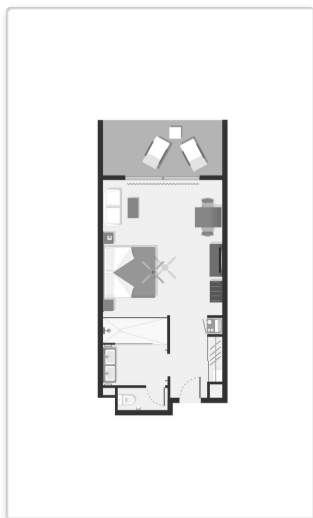

Please contact hotel if more detailed information is needed.

HOTEL RIU PALACE MALDIVAS *****
DHAALU ATOLL

All Inclusive 24
by RIU

RIU INTERNAL CODES	RIU STANDARD DESCRIPTION	SURFACE EXCLUDING BALCONY (sq.m)	SEA VIEW	BATHROOM WITH SHOWER	OPEN BATH WITH BATHTUB	DOUBLE BATH AREA/SEP. W.C.	BATHROOM WASHBASIN	SPECIAL AMENITIES	HAIR DRYER	BATHROBE	TELEPHONE	WIFI	TV (Sat/cable)	CENTRAL AIR CONDITIONING	CEILING FAN	IN-ROOM SAFE	MINIBAR	LIQUOR DISPENSER	1 BEDROOM	SITTING AREA	INTEGRATED LOUNGE	DRESSING ROOM	1 BED - SIZE: 200 x 200 cm	SOFA	SOFA OR SOFA BED	BALCONY/TERRACE	SMALL PRIVATE POOL ON TERRACE	COMMENTS
SJMB	Junior suite	40	✓	✓		✓	✓	✓	✓	●	✓	✓	✓	✓	✓	✓	✓	✓	✓	✓	✓	✓	✓	✓	✓	✓	Balcony. 2 beds 125x200 cm or 1 bed 200x200 cm.	
SJME	Beach junior suite	40	✓	✓		✓	✓	✓	✓	●	✓	✓	✓	✓	✓	✓	✓	✓	✓	✓	✓	✓	✓	✓	✓	✓	Terrace with direct beach access. 2 beds 125x200 cm or 1 bed 200x200 cm.	
SJMZ	Overwater suite	47	✓	✓		✓	✓	✓	✓	●	✓	✓	✓	✓	✓	✓	✓	✓	✓	✓	✓	✓	✓	✓	✓	✓	Terrace with bathtub and direct access to the sea. 2 beds 125x200 cm or 1 bed 200x200 cm. Parents travelling with children under 18 have to sign a responsibility disclaimer at arrival.	
SJMP	Overwater suite with private pool	60	✓	✓	✓	✓	✓	✓	✓	●	✓	✓	✓	✓	✓	✓	✓	✓	✓	✓	✓	✓	✓	✓	✓	✓	Terrace with direct access to the sea. 2 beds 125x200 cm or 1 bed 200x200 cm.	

TOTAL: 176 ROOMS

✓ Available, free of charge. ● Available, additional charge.

Plans

Images for guidance purposes

SJMB_SJME - Junior suite_Beach junior suite

SJMZ - Overwater suite

SJMP - Overwater suite with private pool