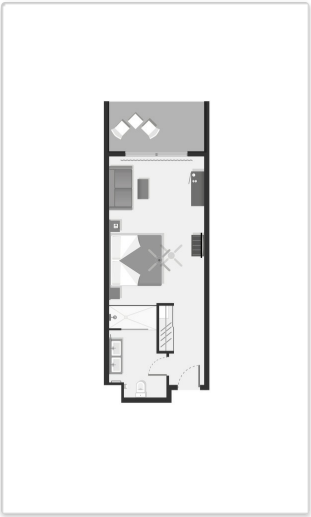

DDMB_DDME - Double room_Beach room