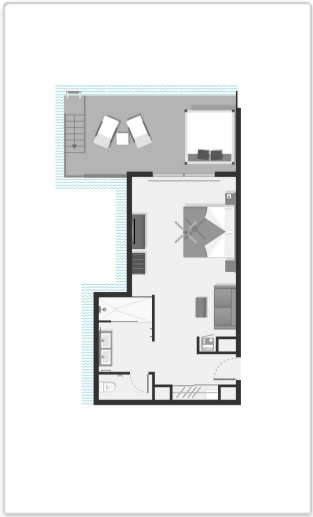

Please contact hotel if more detailed information is needed.

**HOTEL RIU ATOLL \*\*\*\***  
DHAALU ATOLL

**All Inclusive 24**  
by RIU

RIU INTERNAL CODES	RIU STANDARD DESCRIPTION	SURFACE EXCLUDING BALCONY (sq.m)	SEA VIEW	BATHROOM WITH SHOWER	BATHROOM WITH BATHTUB & SEP. SHOWER	DOUBLE WASHBASIN	BATHROOM AMENITIES	SPECIAL MAKE-UP MIRROR	HAIRDRYER	BATHROBE	TELEPHONE	WIFI	TV (Sat/cable)	CENTRAL AIR CONDITIONING	CEILING FAN	IN-ROOM SAFE	MINIBAR	LIQUOR DISPENSER	ELECTRIC KETTLE	1 BEDROOM	SITTING AREA	1 BED - SIZE: 200 x 200 cm	SOFA	SOFA OR SOFA BED	BALCONY/TERRACE	COMMENTS
DDME	Beach room	31	✓	✓	✓	✓	✓	●	✓	✓	✓	✓	✓	✓	✓	✓	✓	✓	✓	✓	✓	✓	✓	✓	✓	Terrace with direct beach access. 2 beds 125x200 cm or 1 bed 200x200 cm.
DDMB	Double room	31	✓	✓	✓	✓	✓	●	✓	✓	✓	✓	✓	✓	✓	✓	✓	✓	✓	✓	✓	✓	✓	✓	✓	Balcony. 2 beds 125x200 cm or 1 bed 200x200 cm.
SJMB	Overwater junior suite	37	✓	✓	✓	✓	✓	✓	●	✓	✓	✓	✓	✓	✓	✓	✓	✓	✓	✓	✓	✓	✓	✓	✓	Terrace with direct access to the sea. 2 beds 125x200 cm or 1 bed 200x200 cm. Parents travelling with children under 18 have to sign a responsibility disclaimer at arrival.
SJME	Overwater superior junior suite	41	✓	✓	✓	✓	✓	✓	●	✓	✓	✓	✓	✓	✓	✓	✓	✓	✓	✓	✓	✓	✓	✓	✓	Terrace with direct access to the sea. 2 beds 125x200 cm or 1 bed 200x200 cm. Parents travelling with children under 18 have to sign a responsibility disclaimer at arrival.

TOTAL: 264 ROOMS

✓ Available, free of charge. ● Available, additional charge.

### Plans

Images for guidance purposes

DDMB\_DDME - Double room\_Beach room

SJMB - Overwater junior suite

SJME - Overwater superior junior suite

**Features**  
Current : 220V