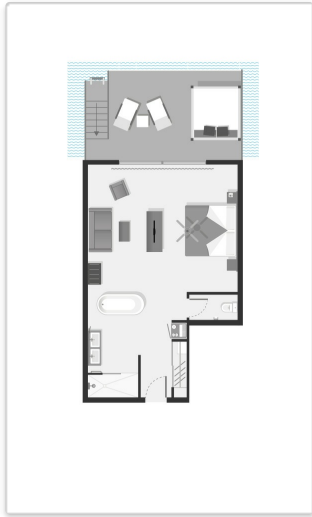

### Plans

Images for guidance purposes

DDMB\_DDME - Double room\_Beach room

SJMB - Overwater junior suite

SJME - Overwater superior junior suite

**Features**  
Current : 220V