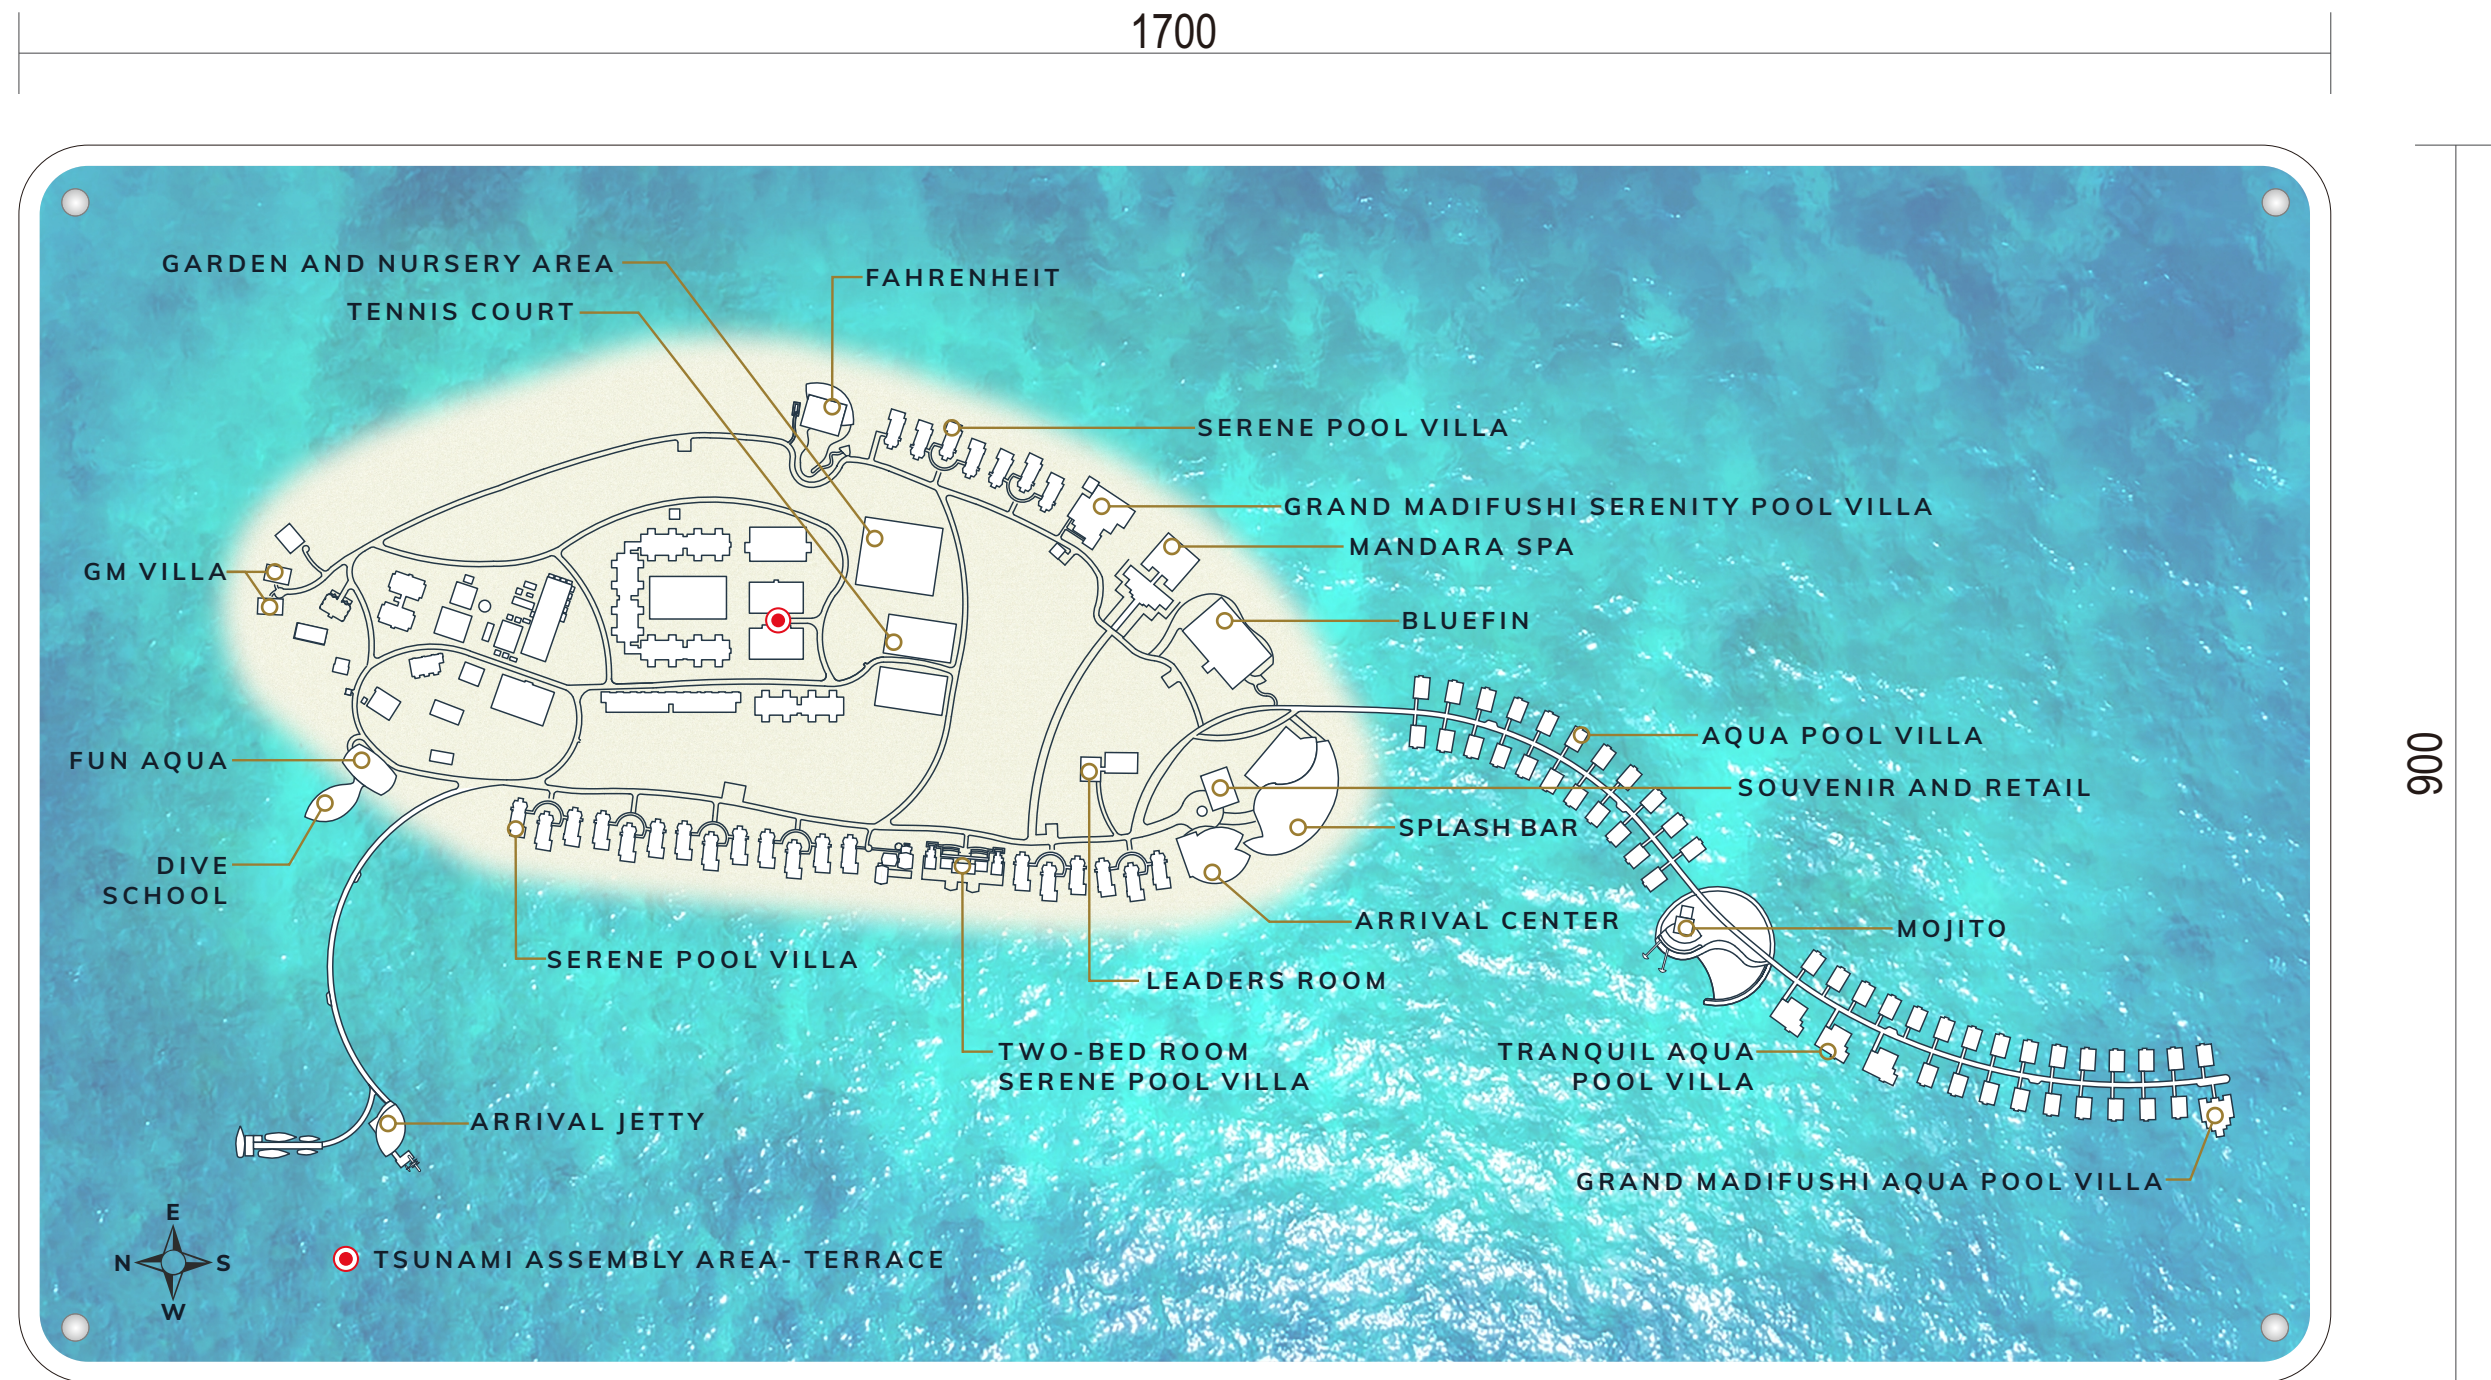

MADIFUSHI MALDIVES RESORT - DIRECTORY SIGN

Specification

Qty. 1 pcs.

3 mm. thick Clear acrylic with Inkjet printing applied to back side

Client :

Drawing No. : **Revised 2**

Date : **12 September 2022**

WARNING : This drawing is the property of Sign Works Company. The undersigned agrees it shall not be reproduced, copied or disposed of directly or indirectly, not used for any other purpose without express permission of Sign Works Company