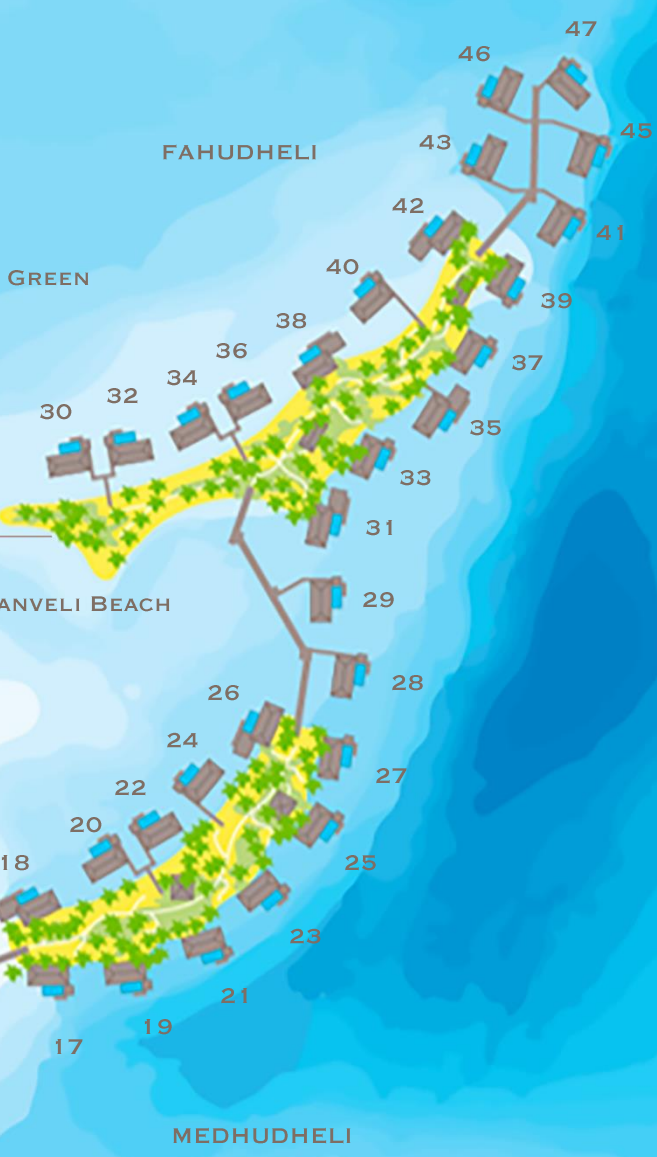

WHITE BAR

WHITE

LA TABLE DE PARTAGE

DIPTYQUE

LE 1947 BAR  
WINE MUSEUM  
CIGAR LOUNGE

LE 1947

MARINA

FAHUDHELI

RANVELI PUTING GREEN

RANVELI BEACH

MEDHUDHELI

RANDHELI

MAIN LODGE